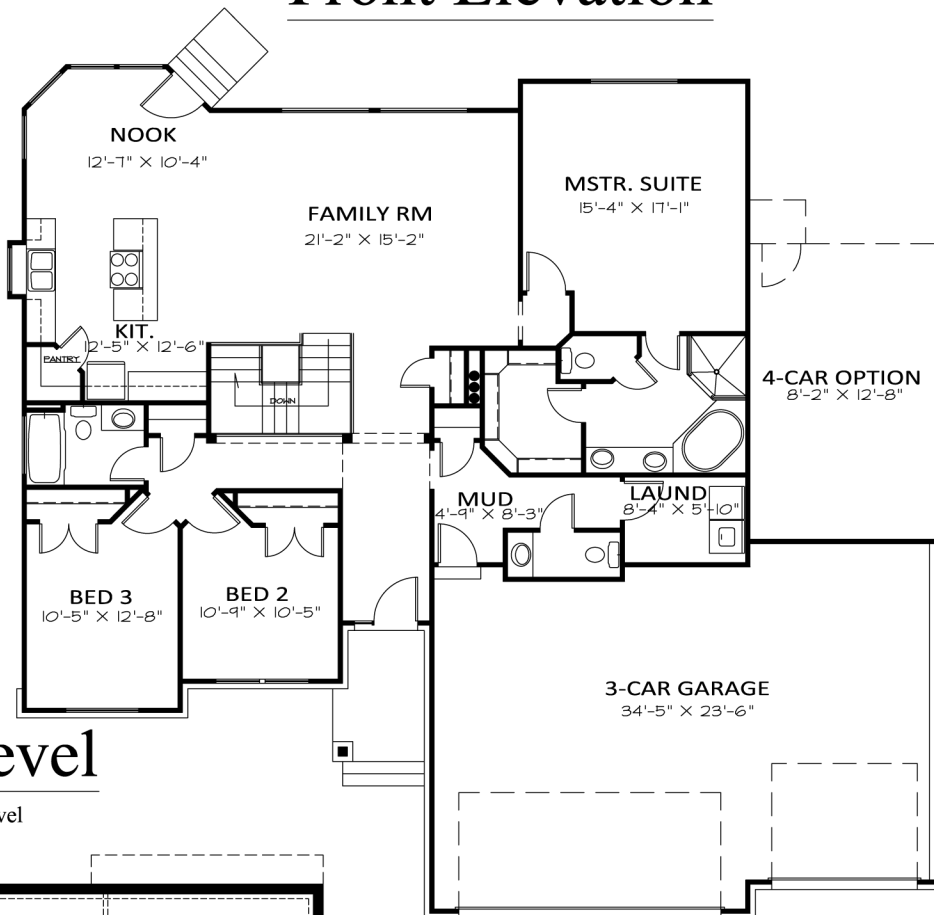

**Front Elevation**

**Lincoln**

**Main Level**

1872 Sq. Feet Main Level

**Lower Level**

1869 Sq. Feet Lower Level

OVERALL DIMENSIONS 64'-0" X 58'-8"  
 1904 FINISHED SQ. FEET  
 3741 TOTAL SQ. FEET

ROOM SIZES AND SQ. FOOTAGES SHOWN ARE APPROXIMATE  
 PLANS, FEATURES AND PRICING SUBJECT TO CHANGE WITHOUT NOTICE  
 RENDERINGS ARE FOR ILLUSTRATION PURPOSES ONLY