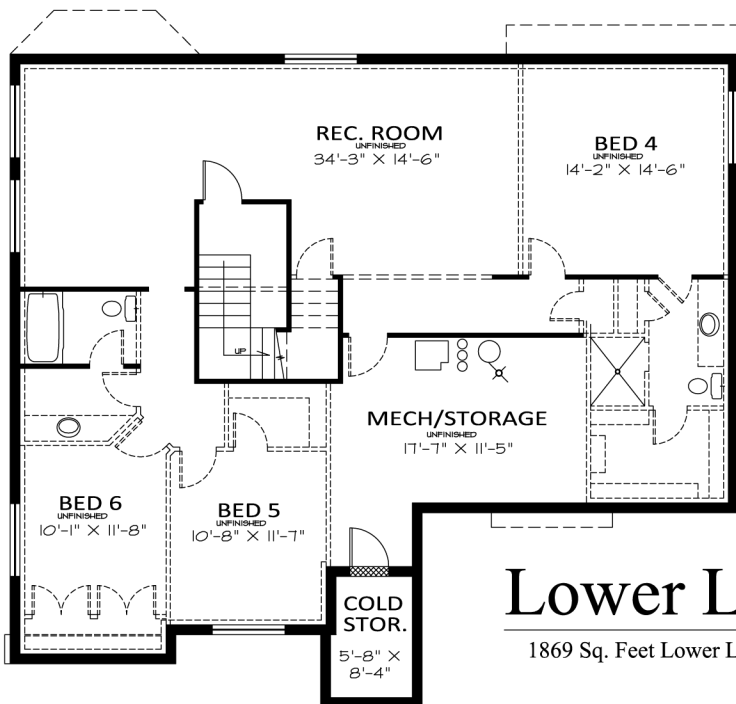

**Front Elevation**

**Lincoln**

**Main Level**

1872 Sq. Feet Main Level

**Lower Level**

1869 Sq. Feet Lower Level

OVERALL DIMENSIONS 64'-0" X 58'-8"  
 1904 FINISHED SQ. FEET  
 3741 TOTAL SQ. FEET

ROOM SIZES AND SQ. FOOTAGES SHOWN ARE APPROXIMATE  
 PLANS, FEATURES AND PRICING SUBJECT TO CHANGE WITHOUT NOTICE  
 RENDERINGS ARE FOR ILLUSTRATION PURPOSES ONLY