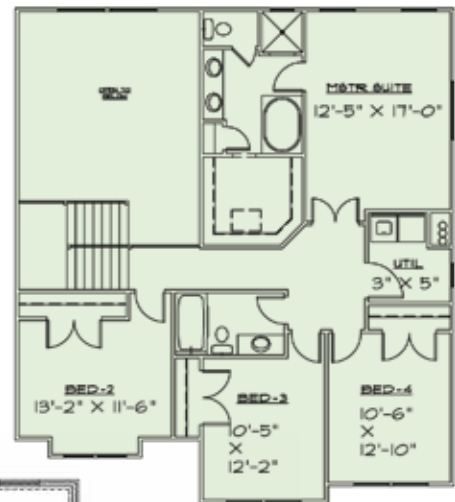

the **EVA**

SQUARE FOOTAGE:
2259 Finished | 3377 Total

OVERALL HOUSE DIMENSIONS:
49'-8" Wide x 48'-0" Deep

Upper Level: 1150 Sq. Ft.

Main Level: 1109 Sq. Ft.

Lower Level: 1118 Sq. Ft.

Room sizes and sq. ft. shown are approximate.
 Plans, features and pricing subject to change without notice.
 Renderings are for presentation purposes only.