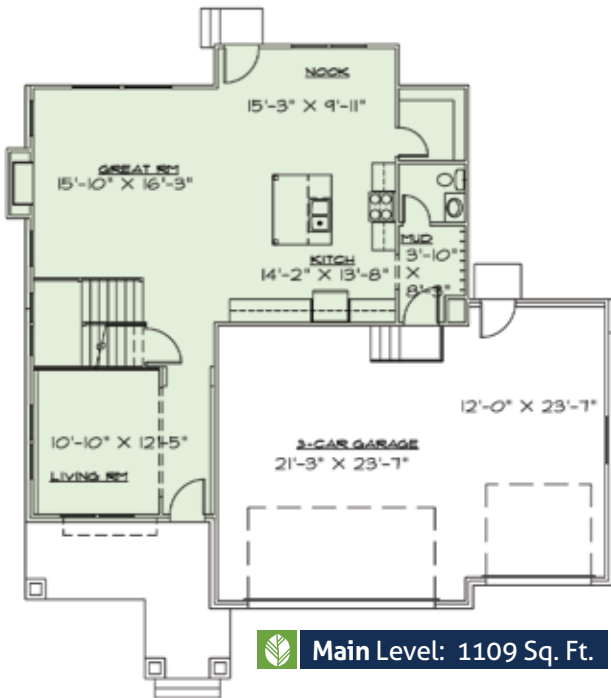

the **EVA**

SQUARE FOOTAGE:
2259 Finished | 3377 Total

OVERALL HOUSE DIMENSIONS:
49'-8" Wide x 48'-0" Deep

Upper Level: 1150 Sq. Ft.

Main Level: 1109 Sq. Ft.

Lower Level: 1118 Sq. Ft.

Room sizes and sq. ft. shown are approximate.
 Plans, features and pricing subject to change without notice.
 Renderings are for presentation purposes only.