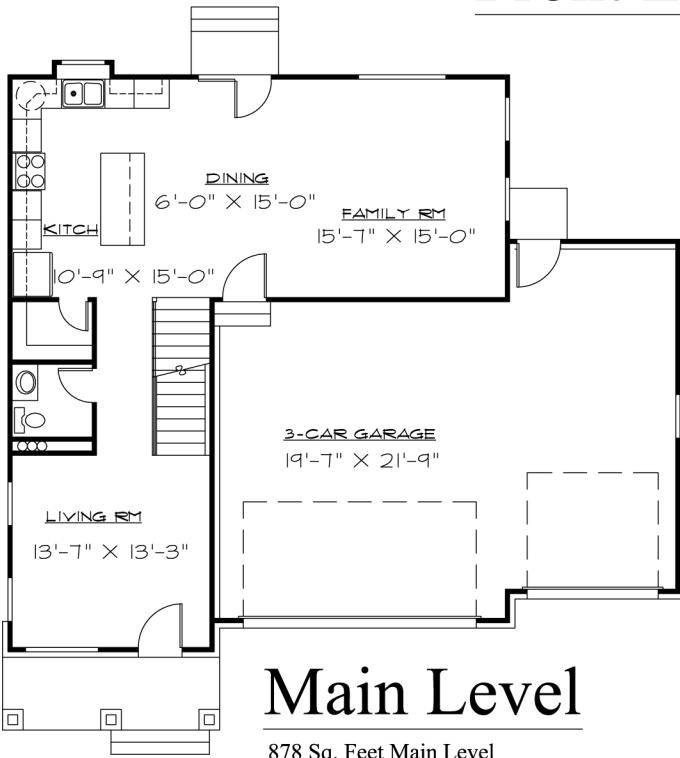

Front Elevation

OVERALL DIMENSIONS 46'-6 1/2" X 41'-0"
1942 FINISHED SQ. FEET
2856 TOTAL SQ. FEET
ROOM SIZES AND SQ. FOOTAGES SHOWN ARE APPROXIMATE.
PLANS, FEATURES AND PRICING SUBJECT TO CHANGE WITHOUT NOTICE.
RENDERINGS ARE FOR ILLUSTRATION PURPOSES ONLY.