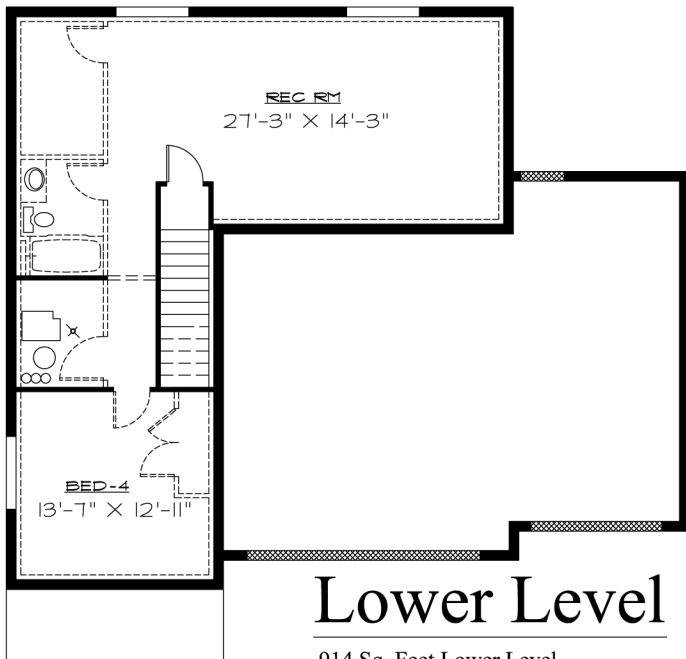

Front Elevation

OVERALL DIMENSIONS 46'-6 1/2" X 41'-0"
1942 FINISHED SQ. FEET
2856 TOTAL SQ. FEET
ROOM SIZES AND SQ. FOOTAGES SHOWN ARE APPROXIMATE.
PLANS, FEATURES AND PRICING SUBJECT TO CHANGE WITHOUT NOTICE.
RENDERINGS ARE FOR ILLUSTRATION PURPOSES ONLY.