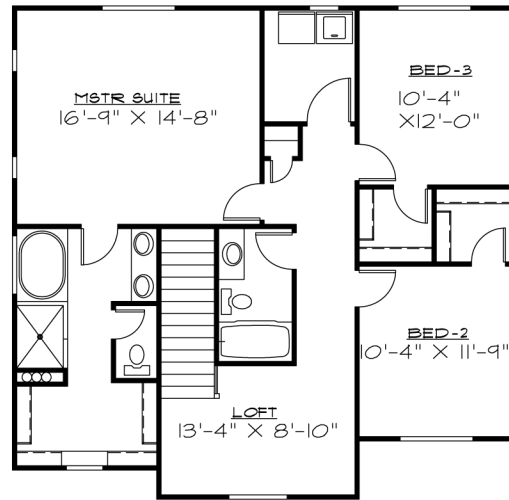

Front Elevation

OVERALL DIMENSIONS 46'-6 1/2" X 41'-0"
1942 FINISHED SQ. FEET
2856 TOTAL SQ. FEET
ROOM SIZES AND SQ. FOOTAGES SHOWN ARE APPROXIMATE.
PLANS, FEATURES AND PRICING SUBJECT TO CHANGE WITHOUT NOTICE.
RENDERINGS ARE FOR ILLUSTRATION PURPOSES ONLY.