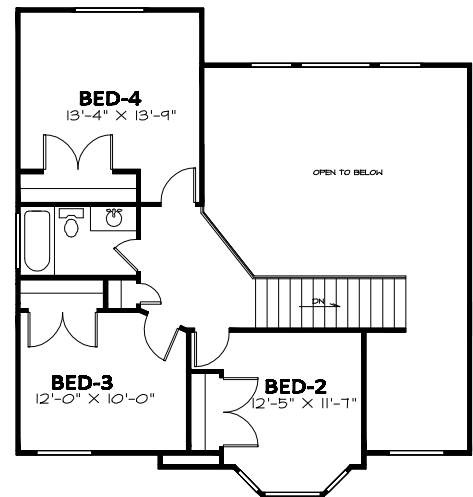

Front Elevation

Brighton

OVERALL DIMENSIONS 54'-9" X 54'-5"
 1969 FINISHED SQ. FEET
 3309 TOTAL SQ. FEET
 ROOM SIZES AND SQ. FOOTAGES SHOWN ARE APPROXIMATE
 PLANS, FEATURES AND PRICING SUBJECT TO CHANGE WITHOUT NOTICE
 RENDERINGS ARE FOR ILLUSTRATION PURPOSES ONLY