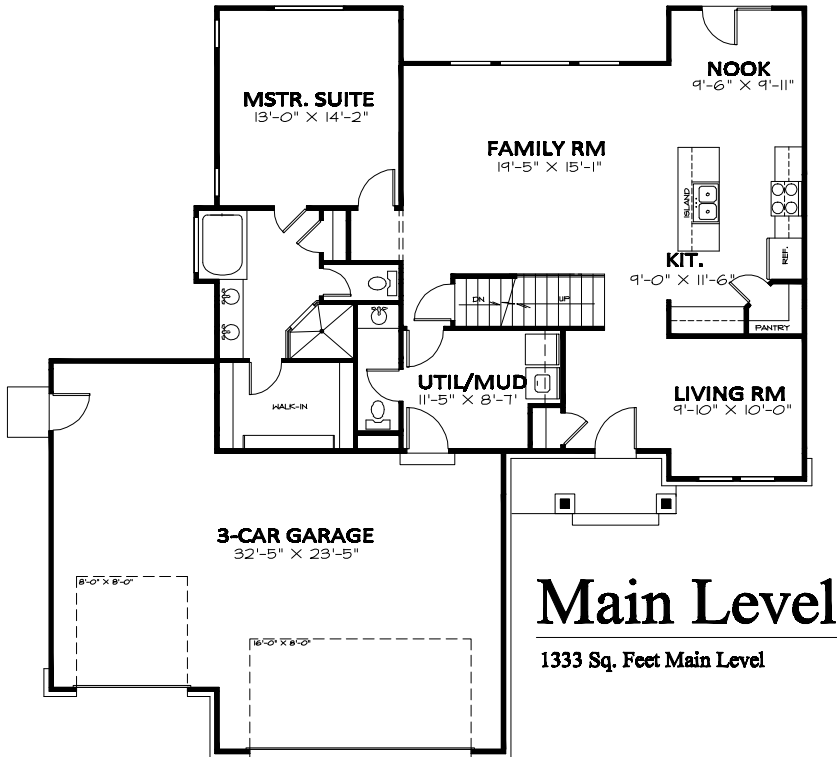

Front Elevation

Brighton

OVERALL DIMENSIONS 54'-9" X 54'-5"
 1969 FINISHED SQ. FEET
 3309 TOTAL SQ. FEET
 ROOM SIZES AND SQ. FOOTAGES SHOWN ARE APPROXIMATE
 PLANS, FEATURES AND PRICING SUBJECT TO CHANGE WITHOUT NOTICE
 RENDERINGS ARE FOR ILLUSTRATION PURPOSES ONLY