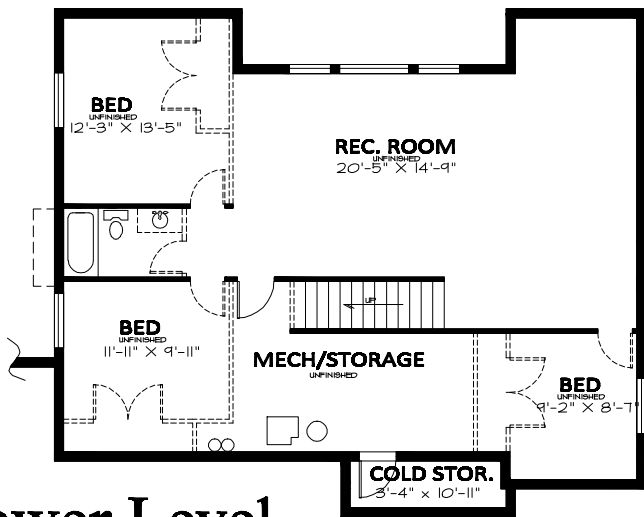

Front Elevation

Brighton

OVERALL DIMENSIONS 54'-9" X 54'-5"
 1969 FINISHED SQ. FEET
 3309 TOTAL SQ. FEET
 ROOM SIZES AND SQ. FOOTAGES SHOWN ARE APPROXIMATE
 PLANS, FEATURES AND PRICING SUBJECT TO CHANGE WITHOUT NOTICE
 RENDERINGS ARE FOR ILLUSTRATION PURPOSES ONLY