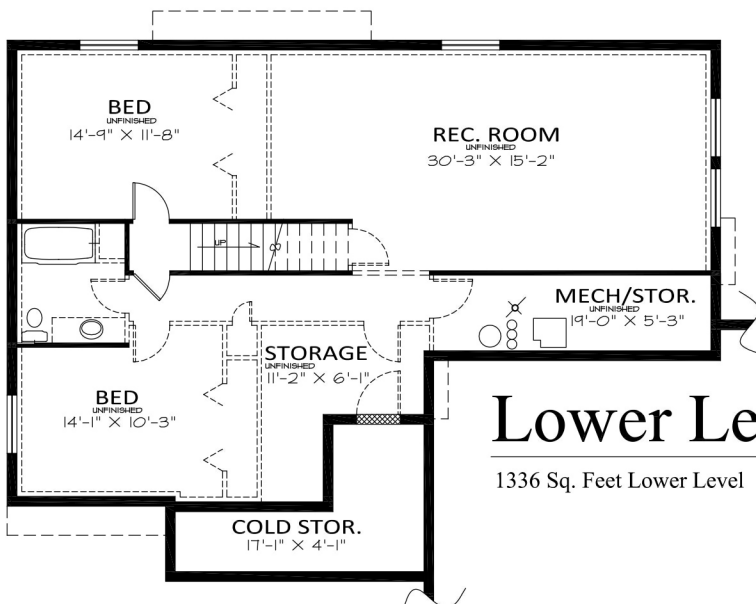

Front Elevation

Newport

Main Level

1389 Sq. Feet Main Level

Lower Level

1336 Sq. Feet Lower Level

OVERALL DIMENSIONS 61'-0" X 48'-2"
 406 FINISHED SQ. FEET
 2854 TOTAL SQ. FEET

ROOM SIZES AND SQ. FOOTAGES SHOWN ARE APPROXIMATE
 PLANS, FEATURES AND PRICING SUBJECT TO CHANGE WITHOUT NOTICE
 RENDERINGS ARE FOR ILLUSTRATION PURPOSES ONLY