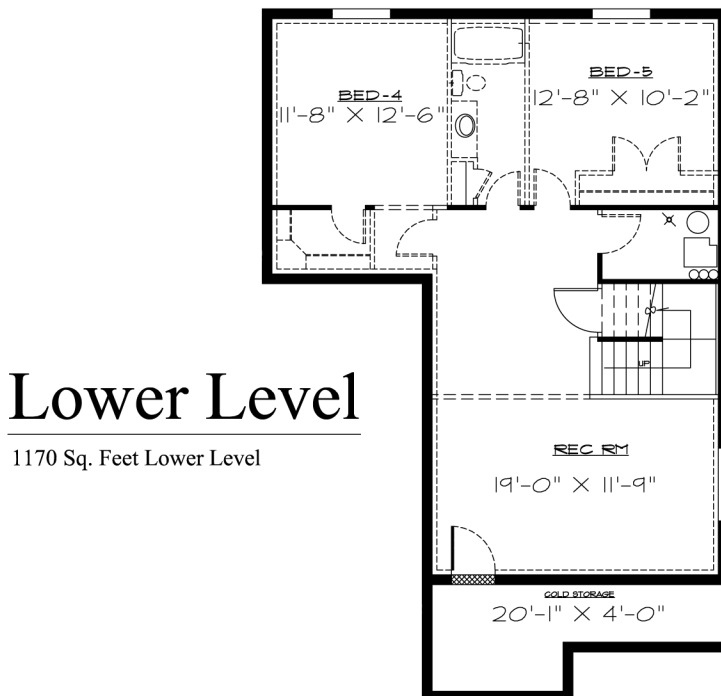

Front Elevation

OVERALL DIMENSIONS 52'-9" X 41'-7"
2126 FINISHED SQ. FEET
3296 TOTAL SQ. FEET

ROOM SIZES AND SQ. FOOTAGES SHOWN ARE APPROXIMATE
PLANS, FEATURES AND PRICING SUBJECT TO CHANGE WITHOUT NOTICE
RENDERINGS ARE FOR ILLUSTRATION PURPOSES ONLY