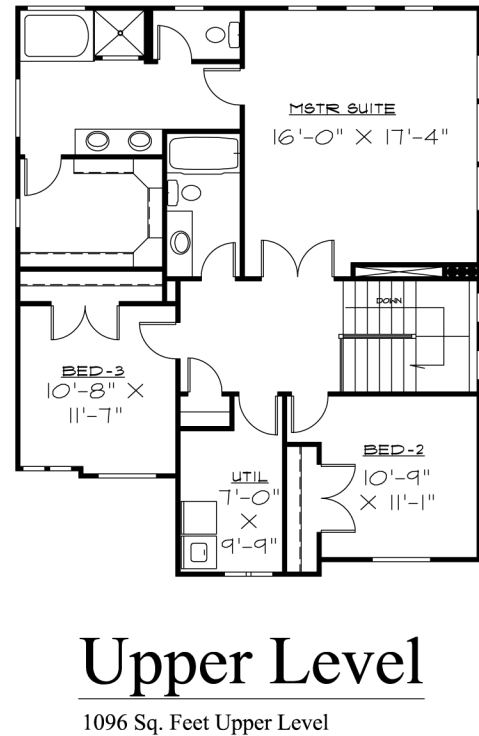

Front Elevation

OVERALL DIMENSIONS 52'-9" X 41'-7"
2126 FINISHED SQ. FEET
3296 TOTAL SQ. FEET

ROOM SIZES AND SQ. FOOTAGES SHOWN ARE APPROXIMATE
PLANS, FEATURES AND PRICING SUBJECT TO CHANGE WITHOUT NOTICE
RENDERINGS ARE FOR ILLUSTRATION PURPOSES ONLY