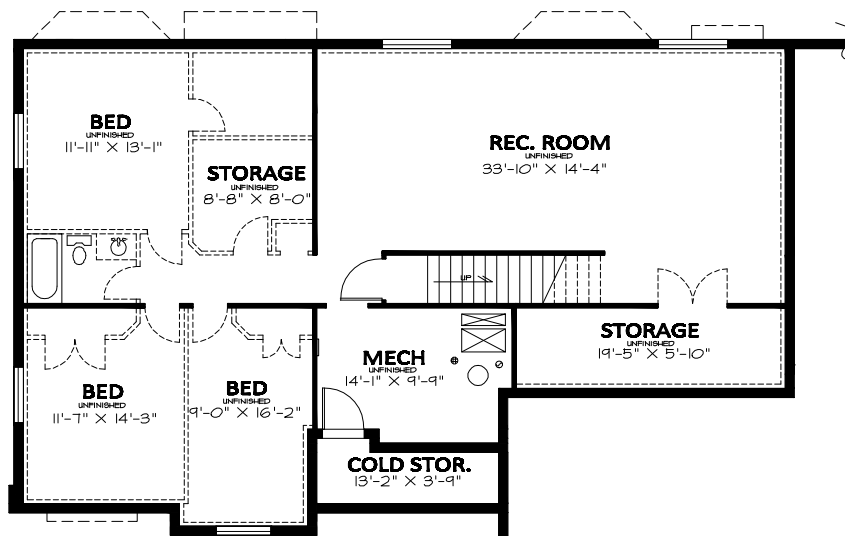

Front Elevation

Princeton

OVERALL DIMENSIONS 68'-5" X 49'-4"
 2196 FINISHED SQ. FEET
 3939 TOTAL SQ. FEET
 ROOM SIZES AND SQ. FOOTAGES SHOWN ARE APPROXIMATE
 PLANS, FEATURES AND PRICING SUBJECT TO CHANGE WITHOUT NOTICE
 RENDERINGS ARE FOR ILLUSTRATION PURPOSES ONLY