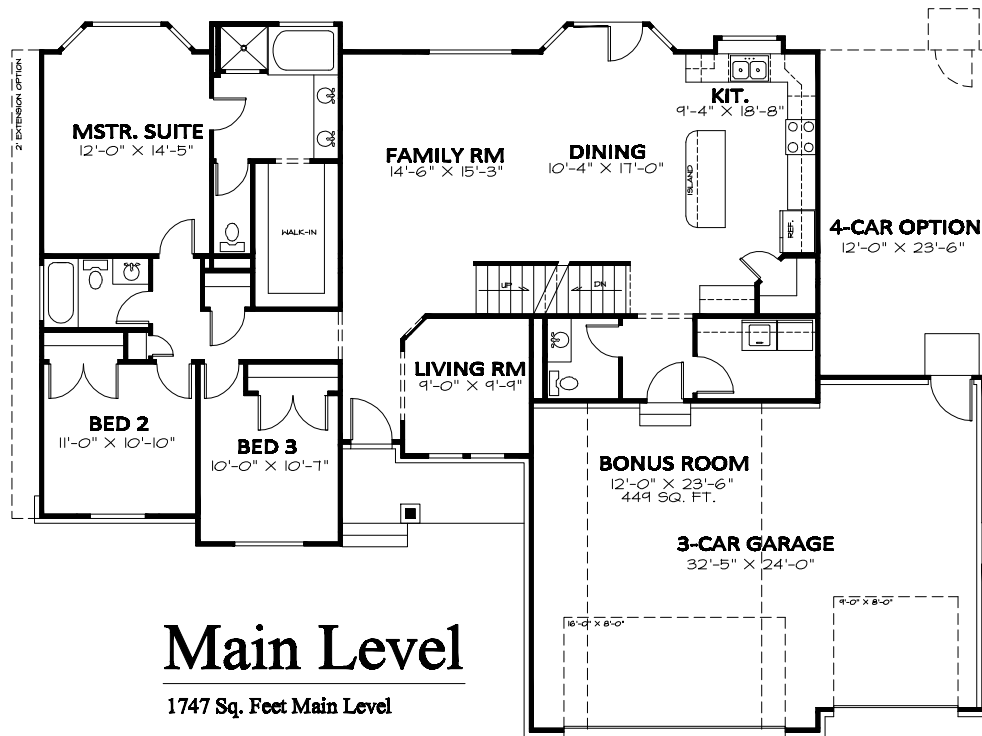

Front Elevation

Princeton

OVERALL DIMENSIONS 68'-5" X 49'-4"
 2196 FINISHED SQ. FEET
 3939 TOTAL SQ. FEET
 ROOM SIZES AND SQ. FOOTAGES SHOWN ARE APPROXIMATE
 PLANS, FEATURES AND PRICING SUBJECT TO CHANGE WITHOUT NOTICE
 RENDERINGS ARE FOR ILLUSTRATION PURPOSES ONLY